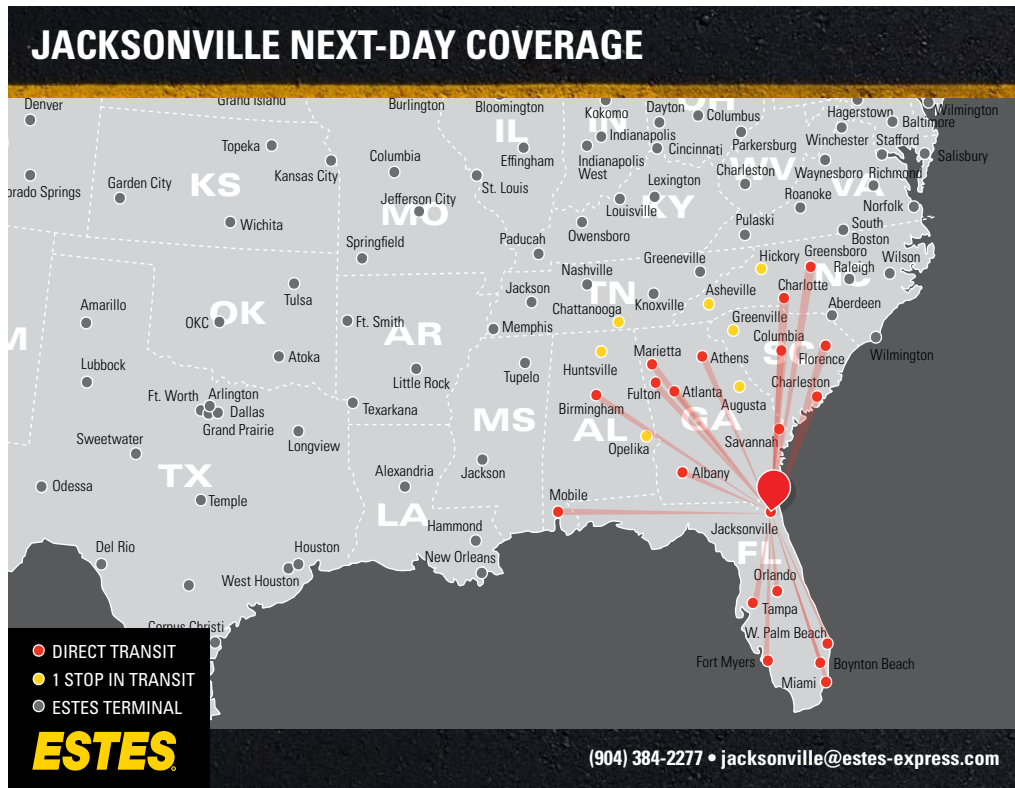

# SHORT-HAUL FREIGHT SHIPPING

Jacksonville, FL

As one of our 26 hub terminals, Estes' [Jacksonville facility](#) serves as a central node in our transportation network. With its 86 doors and advanced sorting and routing technology, the Jacksonville hub processes shipments from multiple origins, then redistributes them for direct runs to and from major U.S. cities like Atlanta, Miami, Charlotte, Orlando, and more!

Ready to make a [short-haul](#) shipment? Whether you're shipping out of our Jacksonville terminal, or to or from any of its direct points, you'll enjoy:

- » Direct lanes that run every night like clockwork
- » Reduced freight handling and superior reliability
- » Dependable transit times for additional peace of mind