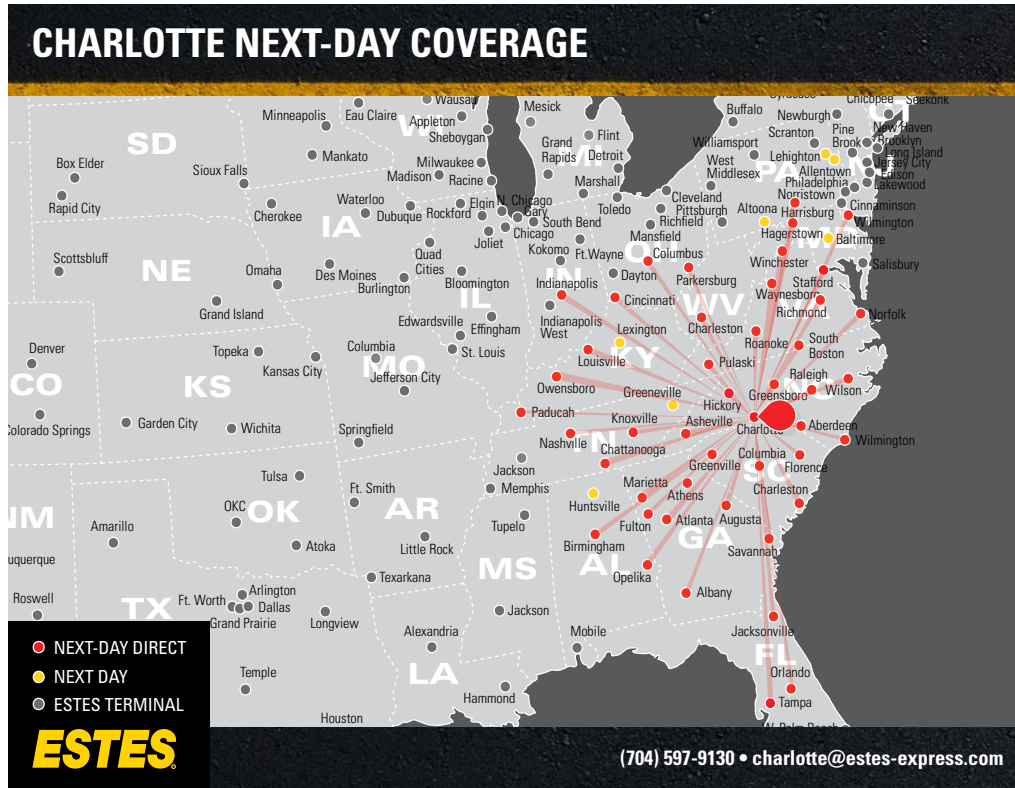

SHORT-HAUL FREIGHT SHIPPING

Charlotte, NC

As one of our 26 hub terminals, Estes' [Charlotte facility](#) serves as a central node in our transportation network. With its 178 doors and advanced sorting and routing technology, the Charlotte hub processes shipments from multiple origins, then redistributes them for direct runs to and from major U.S. cities like Atlanta, Indianapolis, Nashville, Cincinnati, and more!

Ready to make a [short-haul](#) shipment? Whether you're shipping out of our Charlotte terminal, or to or from any of its direct points, you'll enjoy:

- » Direct lanes that run every night like clockwork
- » Reduced freight handling and superior reliability
- » Dependable transit times for additional peace of mind